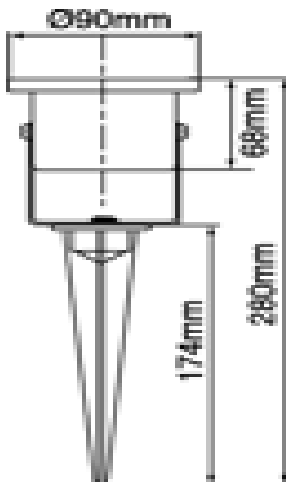

- **CODE:RF50**
- Operating Voltage:12V
- Max Watt:50W
- Lamp:MR16 20W.35W.50W/Gx5.3
- Material: Die casting Aluminum
- Finishes: Black
- IP Rating:IP68
- cULus Approved
- 

*Come Out of the Dark & into the StoneAge*