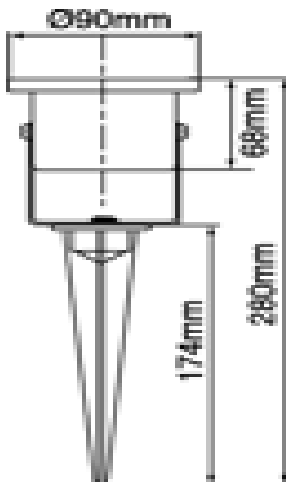

STONEAGE™ LIGHTING CREATIONS LTD.

475 Highway #5, Dundas ON L9H 5E2

(905) 627-3211

(877) 277-5177

Fax: (905) 627-5590

www.stoneagelight.com

info@stoneagelight.com

- **CODE:RF50**
- Operating Voltage:12V
- Max Watt:50W
- Lamp:MR16 20W.35W.50W/Gx5.3
- Material: Die casting Aluminum
- Finishes: Black
- IP Rating:IP68
- cULus Approved
-